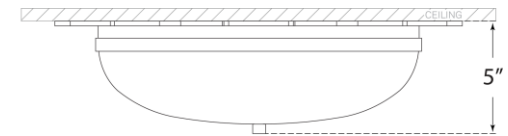

SPEC SHEET

Rachel Large Flush Mount

Item # AH 4030GM-WG

Designer: Alexa Hampton

Height: 5"

Width: 18"

Finishes: GM, NB, PN

Glass Options: WG

Socket: 2 - E26 Keyless

Wattage: 2 - 60 B

Side View