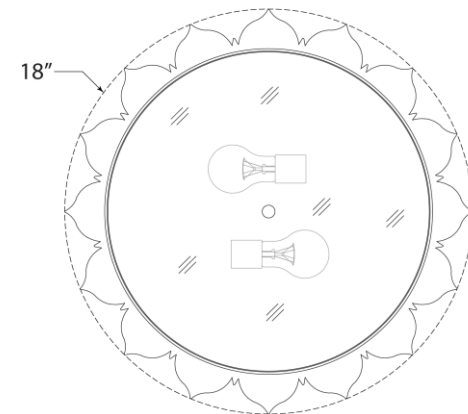

## Rachel Large Flush Mount

Item # AH 4030GM-WG

Designer: Alexa Hampton

Height: 5"

Width: 18"

Finishes: GM, NB, PN

Glass Options: WG

Socket: 2 - E26 Keyless

Wattage: 2 - 60 B

Side View

Bottom View