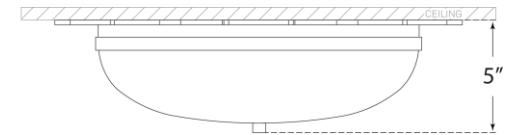

## Rachel Large Flush Mount

Item # AH 4030NB-WG

Designer: Alexa Hampton

Height: 5"

Width: 18"

Finishes: GM, NB, PN

Glass Options: WG

Socket: 2 - E26 Keyless

Wattage: 2 - 60 B

Side View

Bottom View