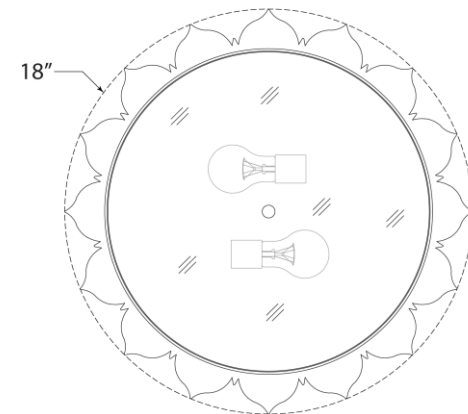

## Rachel Large Flush Mount

Item # AH 4030NB-WG

Designer: Alexa Hampton

Height: 5"

Width: 18"

Finishes: GM, NB, PN

Glass Options: WG

Socket: 2 - E26 Keyless

Wattage: 2 - 60 B

Side View

Bottom View