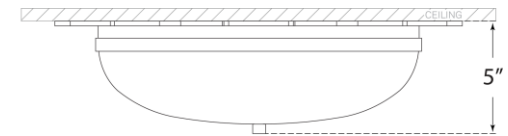

SPEC SHEET

Rachel Large Flush Mount

Item # AH 4030PN-WG

Designer: Alexa Hampton

Height: 5"

Width: 18"

Finishes: GM, NB, PN

Glass Options: WG

Socket: 2 - E26 Keyless

Wattage: 2 - 60 B

Side View