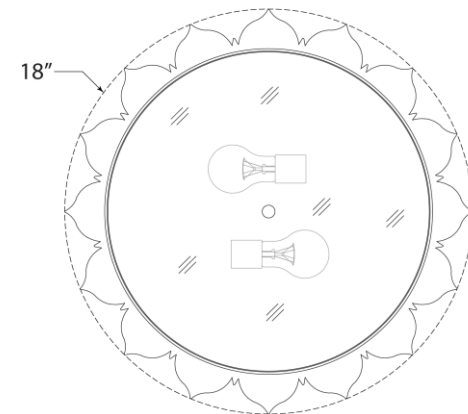

## Rachel Large Flush Mount

Item # AH 4030PN-WG

Designer: Alexa Hampton

Height: 5"

Width: 18"

Finishes: GM, NB, PN

Glass Options: WG

Socket: 2 - E26 Keyless

Wattage: 2 - 60 B

Side View

Bottom View