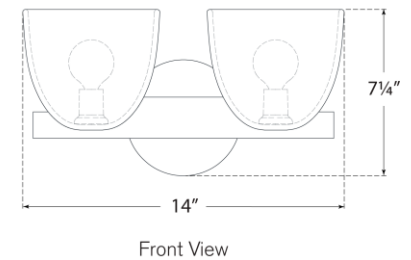

TEAR SHEET

Carola Double Sconce

Item # ARN 2492HAB-WSG

Designer: AERIN

Height: 7.25"

Width: 14"

Extension: 7"

Backplate: 5" Round

Finishes: HAB, PN

Glass Options: CG, FG, WSG

Socket: 2 - E12 Candelabra

Wattage: 2 - 5.5 LED G16.5

Weight: 12 Pounds

Top View

Side View

Front View