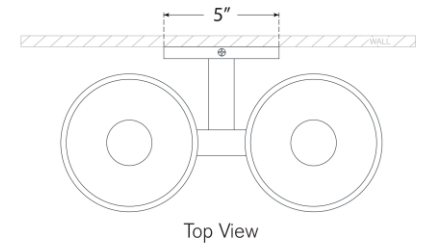

TEAR SHEET

Carola Double Sconce

Item # ARN 2492HAB-WSG

Designer: AERIN

Height: 7.25"

Width: 14"

Extension: 7"

Backplate: 5" Round

Finishes: HAB, PN

Glass Options: CG, FG, WSG

Socket: 2 - E12 Candelabra

Wattage: 2 - 5.5 LED G16.5

Weight: 12 Pounds

Top View

Side View

Front View