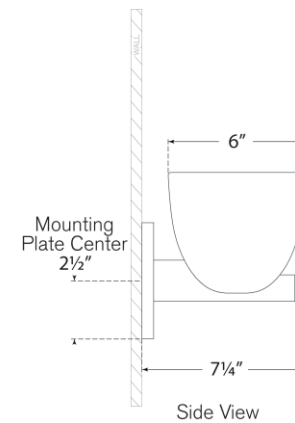

TEAR SHEET

Carola Double Sconce

Item # ARN 2492HAB-WSG

Designer: AERIN

Height: 7.25"

Width: 14"

Extension: 7"

Backplate: 5" Round

Finishes: HAB, PN

Glass Options: CG, FG, WSG

Socket: 2 - E12 Candelabra

Wattage: 2 - 5.5 LED G16.5

Weight: 12 Pounds

Top View

Side View

Front View