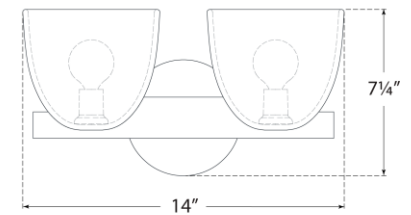

TEAR SHEET

Carola Double Sconce

Item # ARN 2492PN-FG

Designer: AERIN

Height: 7.25"

Width: 14"

Extension: 7"

Backplate: 5" Round

Finishes: HAB, PN

Glass Options: CG, FG, WSG

Socket: 2 - E12 Candelabra

Wattage: 2 - 5.5 LED G16.5

Weight: 12 Pounds

Top View

Side View

Front View