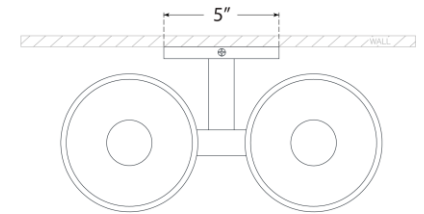

TEAR SHEET

Carola Double Sconce

Item # ARN 2492PN-FG

Designer: AERIN

Height: 7.25"

Width: 14"

Extension: 7"

Backplate: 5" Round

Finishes: HAB, PN

Glass Options: CG, FG, WSG

Socket: 2 - E12 Candelabra

Wattage: 2 - 5.5 LED G16.5

Weight: 12 Pounds

Top View

Side View

Front View