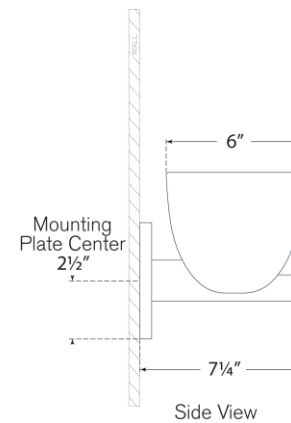

TEAR SHEET

Carola Double Sconce

Item # ARN 2492PN-FG

Designer: AERIN

Height: 7.25"

Width: 14"

Extension: 7"

Backplate: 5" Round

Finishes: HAB, PN

Glass Options: CG, FG, WSG

Socket: 2 - E12 Candelabra

Wattage: 2 - 5.5 LED G16.5

Weight: 12 Pounds

Top View

Side View

Front View