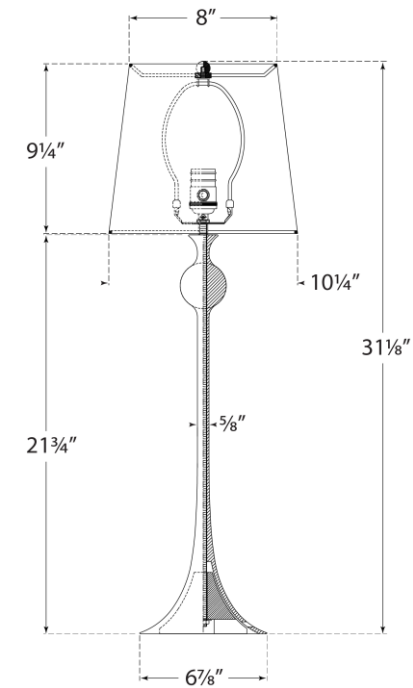

SPEC SHEET

Dover Buffet Lamp

Item # ARN 3144BSL-L

Designer: AERIN

Height: 31.25"

Width: 10.25"

Base: 7" Round

Finishes: AI, BSL, G

Shade Treatments: L

Shade Details: 8" x 10.25" x 9.25"

Socket: E26 Dimmer

Wattage: 60 A

ARN3144