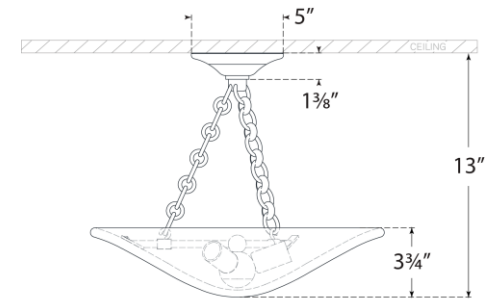

TEAR SHEET

Mollino 16" Semi Flush Mount

Item # ARN 4425BZ-PW

Designer: AERIN

Height: 13"

Width: 16"

Canopy: 5" Round

Finishes: BZ, HAB, PN

Shade Treatments: PW

Socket: 3 - E12 Candelabra

Wattage: 3 - 6.5 LED B11

Weight: 13 Pounds

Side View

Top View