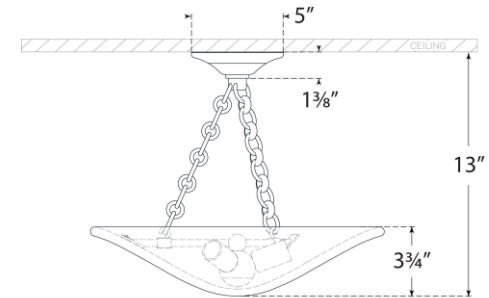

## Mollino 16" Semi Flush Mount

Item # ARN 4425HAB-PW

Designer: AERIN

Height: 13"

Width: 16"

Canopy: 5" Round

Finishes: BZ, HAB, PN

Shade Treatments: PW

Socket: 3 - E12 Candelabra

Wattage: 3 - 6.5 LED B11

Weight: 13 Pounds

Side View

Top View