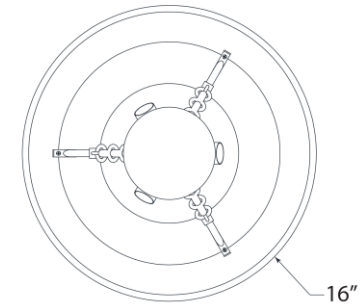

## Mollino 16" Semi Flush Mount

Item # ARN 4425HAB-PW

Designer: AERIN

Height: 13"

Width: 16"

Canopy: 5" Round

Finishes: BZ, HAB, PN

Shade Treatments: PW

Socket: 3 - E12 Candelabra

Wattage: 3 - 6.5 LED B11

Weight: 13 Pounds

Side View

Top View