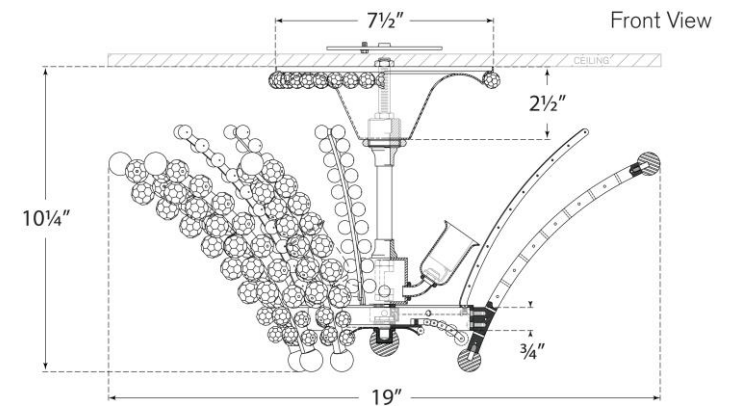

TEAR SHEET

Serafina Small Semi-Flush Chandelier

Item # ARN 4460PN-CG

Designer: AERIN

Height: 10.25"

Width: 19"

Canopy: 7.5" Round

Finishes: PN

Trim Options: CG

Socket: 4 - E12 Candelabra

Wattage: 4 - 40 C11

Weight: 14 Pounds

Top View (1:2)