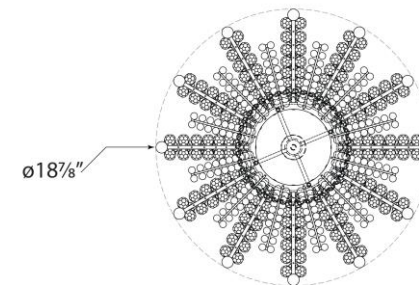

TEAR SHEET

Serafina Small Semi-Flush Chandelier

Item # ARN 4460PN-CG

Designer: AERIN

Height: 10.25"

Width: 19"

Canopy: 7.5" Round

Finishes: PN

Trim Options: CG

Socket: 4 - E12 Candelabra

Wattage: 4 - 40 C11

Weight: 14 Pounds

Top View (1:2)