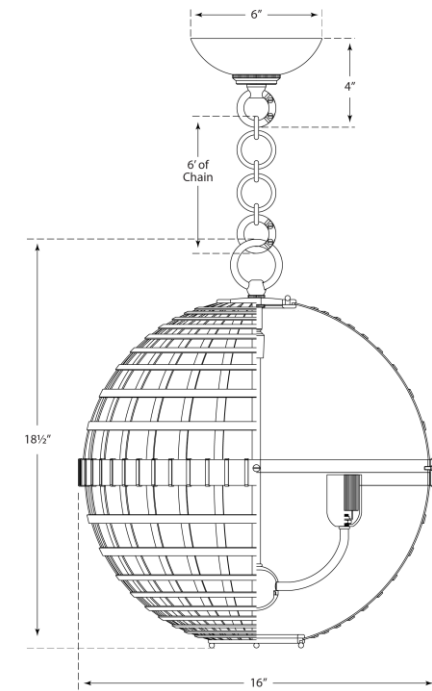

### Mill Small Globe Lantern

Item # ARN 5003AI

Designer: AERIN

Height: 18.5"

Width: 16"

Canopy: 6" Round

Finishes: AI, BSL, G, PW

Socket: 4 - E12 Candelabra

Wattage: 4 - 60 C

VISUAL COMFORT