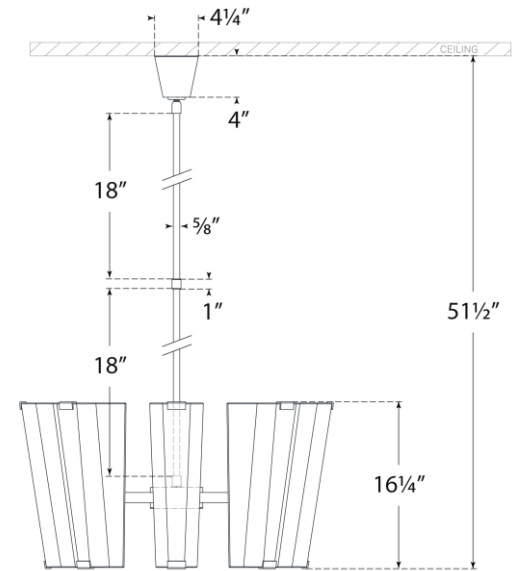

TEAR SHEET

Alpine Medium Chandelier

Item # ARN 5310HAB-CG

Designer: AERIN

O/A Height: 51.5"

Fixture Height: 16"

Min. Custom Height: 26"

Width: 30.25"

Canopy: 4.25" Round

Finishes: HAB

Glass Options: CG

Socket: 16 - E12 Candelabra

Wattage: 16 - 60 C11

Weight: 55 Pounds

Top View

Front View