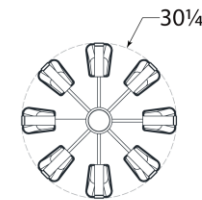

TEAR SHEET

Alpine Medium Chandelier

Item # ARN 5310HAB-CG

Designer: AERIN

O/A Height: 51.5"

Fixture Height: 16"

Min. Custom Height: 26"

Width: 30.25"

Canopy: 4.25" Round

Finishes: HAB

Glass Options: CG

Socket: 16 - E12 Candelabra

Wattage: 16 - 60 C11

Weight: 55 Pounds

Top View

Front View