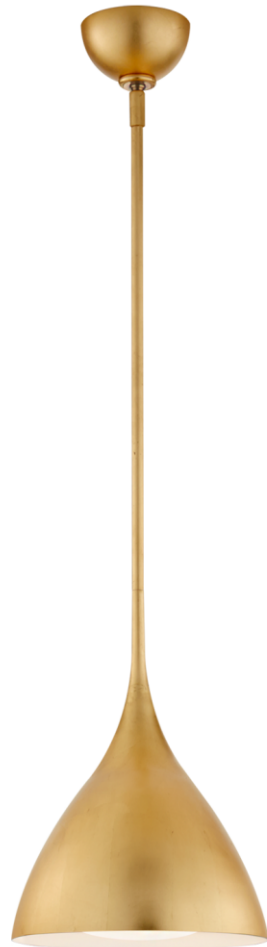

TEAR SHEET

Agnes 10" Pendant

Item # ARN 5370G-SWG

Designer: AERIN

O/A Height: 50.25"

Fixture Height: 13.5"

Min. Custom Height: 22.25"

Width: 10"

Canopy: 4.5" Round

Finishes: BSL, G

Glass Options: SWG

Lightsource: Dedicated LED

Wattage: 12w (1100lm)

Weight: 5 Pounds

Note: Custom Height Available