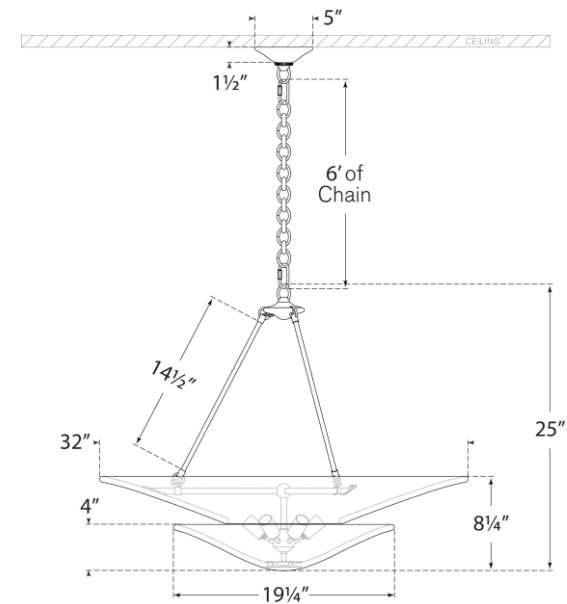

TEAR SHEET

Mollino Large Tiered Chandelier

Item # ARN 5427PN-PW

Designer: AERIN

Height: 25"

Width: 32"

Canopy: 5" Round

Finishes: BZ, HAB, PN

Shade Treatments: PW

Socket: 6 - E12 Candelabra

Wattage: 6 - 40 B11

Weight: 55 Pounds

Front View