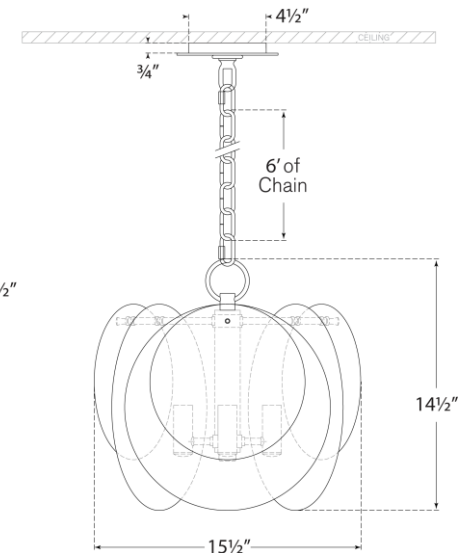

TEAR SHEET

Loire Petite Chandelier  
Item # ARN 5453G-CSG

Designer: AERIN

Height: 14.5"

Width: 15.5"

Canopy: 4.5" Round

Finishes: G, PN

Glass Options: CSG, WSG

Socket: 3 - E12 Candelabra

Wattage: 3 - 40 C11

Weight: 21 Pounds

Top View

Front View