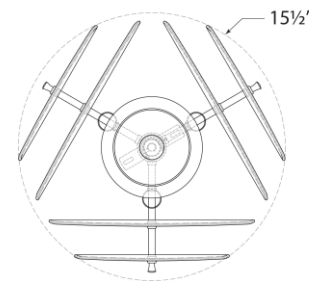

TEAR SHEET

Loire Petite Chandelier  
Item # ARN 5453G-CSG

Designer: AERIN

Height: 14.5"

Width: 15.5"

Canopy: 4.5" Round

Finishes: G, PN

Glass Options: CSG, WSG

Socket: 3 - E12 Candelabra

Wattage: 3 - 40 C11

Weight: 21 Pounds

Top View

Front View