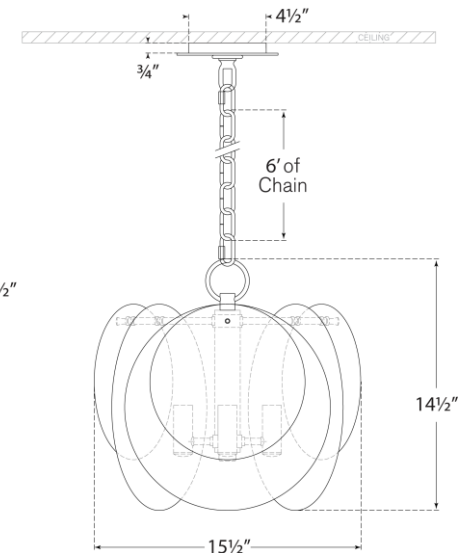

TEAR SHEET

Loire Petite Chandelier
Item # ARN 5453G-WSG

Designer: AERIN

Height: 14.5"

Width: 15.5"

Canopy: 4.5" Round

Finishes: G, PN

Glass Options: CSG, WSG

Socket: 3 - E12 Candelabra

Wattage: 3 - 40 C11

Weight: 21 Pounds

Top View

Front View