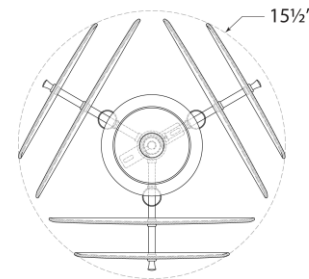

TEAR SHEET

Loire Petite Chandelier
Item # ARN 5453G-WSG

Designer: AERIN

Height: 14.5"

Width: 15.5"

Canopy: 4.5" Round

Finishes: G, PN

Glass Options: CSG, WSG

Socket: 3 - E12 Candelabra

Wattage: 3 - 40 C11

Weight: 21 Pounds

Top View

Front View