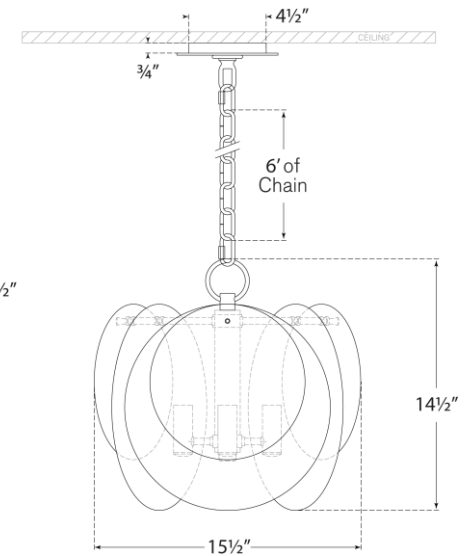

TEAR SHEET

Loire Petite Chandelier
Item # ARN 5453PN-CSG

Designer: AERIN

Height: 14.5"

Width: 15.5"

Canopy: 4.5" Round

Finishes: G, PN

Glass Options: CSG, WSG

Socket: 3 - E12 Candelabra

Wattage: 3 - 40 C11

Weight: 21 Pounds

Top View

Front View