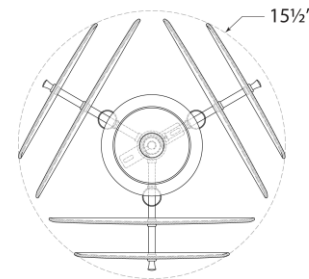

TEAR SHEET

Loire Petite Chandelier
Item # ARN 5453PN-CSG

Designer: AERIN

Height: 14.5"

Width: 15.5"

Canopy: 4.5" Round

Finishes: G, PN

Glass Options: CSG, WSG

Socket: 3 - E12 Candelabra

Wattage: 3 - 40 C11

Weight: 21 Pounds

Top View

Front View