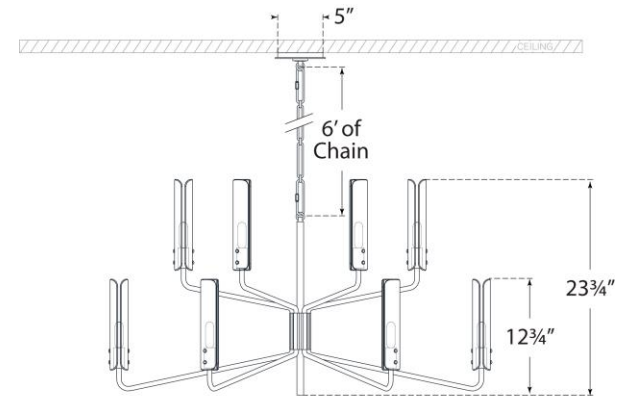

## Casoria Large Two-Tier Chandelier

Item # ARN 5484HAB-CG

Designer: AERIN

Height: 23.75"

Width: 42.25"

Canopy: 5" Round

Finishes: BZ, HAB, PN

Glass Options: CG

Socket: 12 - E12 Candelabra

Wattage: 12 - 6.5 LED B11

Weight: 26 Pounds

Side View

Top View(1:2)