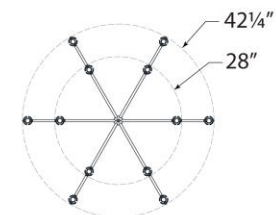

## Casoria Large Two-Tier Chandelier

Item # ARN 5484HAB-CG

Designer: AERIN

Height: 23.75"

Width: 42.25"

Canopy: 5" Round

Finishes: BZ, HAB, PN

Glass Options: CG

Socket: 12 - E12 Candelabra

Wattage: 12 - 6.5 LED B11

Weight: 26 Pounds

Side View

Top View(1:2)