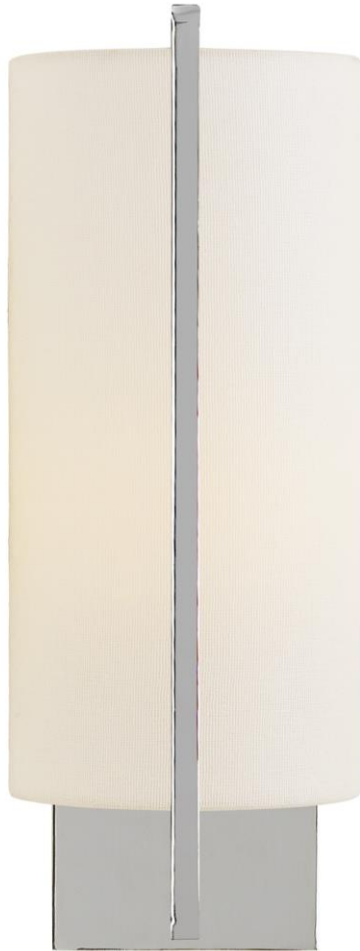

# TEAR SHEET

## Framework Sconce

Item # BBL 2110PN-L

Designer: Barbara Barry

Height: 12.75"

Width: 5.25"

Extension: 7"

Backplate: 3.75" Square

Finishes: BZ, PN, SS

Shade Treatments: L, S

Shade Details: 5.25" x 5.25" x 10"

Socket: E26 Keyless

Wattage: 40 B11

Weight: 4 Pounds

Note: Requires Smaller Outlet Box