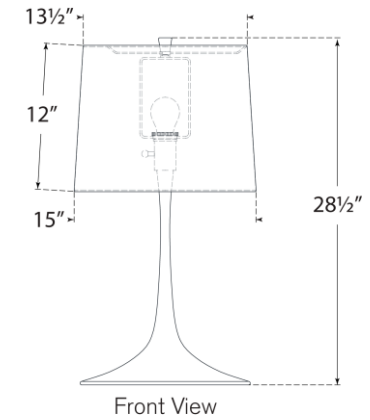

TEAR SHEET

Oscar Medium Sculpted Table Lamp

Item # BBL 3180AI-L

Designer: Barbara Barry

Height: 28.5"

Width: 15"

Base: 10.25" x 14" Oval

Finishes: AI, PW

Shade Treatments: L

Shade Details: 15.5" x 15" x 12"

Socket: E26 Dimmer

Wattage: 15 LED A19

Weight: 10 Pounds

Front View

Top View