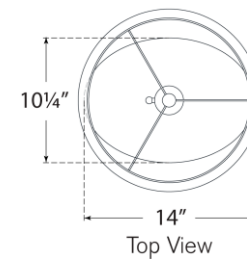

TEAR SHEET

Oscar Medium Sculpted Table Lamp

Item # BBL 3180AI-L

Designer: Barbara Barry

Height: 28.5"

Width: 15"

Base: 10.25" x 14" Oval

Finishes: AI, PW

Shade Treatments: L

Shade Details: 15.5" x 15" x 12"

Socket: E26 Dimmer

Wattage: 15 LED A19

Weight: 10 Pounds

Front View

Top View