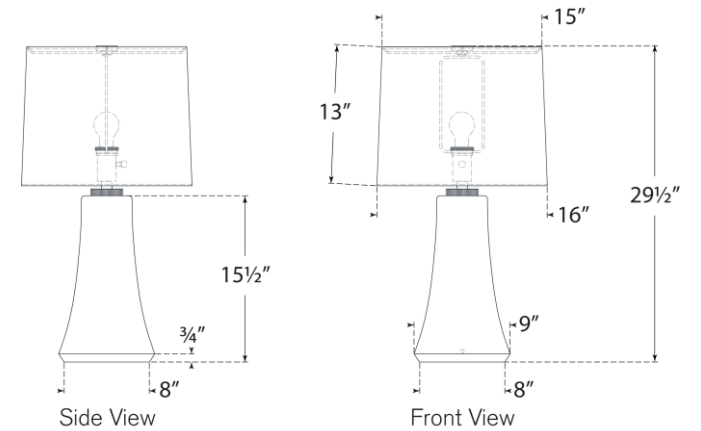

TEAR SHEET

Harvest Medium Table Lamp

Item # BBL 3626ICB-L

Designer: Barbara Barry

Height: 29.5"

Width: 16"

Base: 8" Round

Finishes: ICB, IVO

Shade Treatments: L

Shade Details: 15" x 16" x 13"

Socket: E26 Dimmer

Wattage: 15 LED A

Weight: 11 Pounds

Note: Reactive Ceramic Glazes Will Vary in Color and Texture

Top View