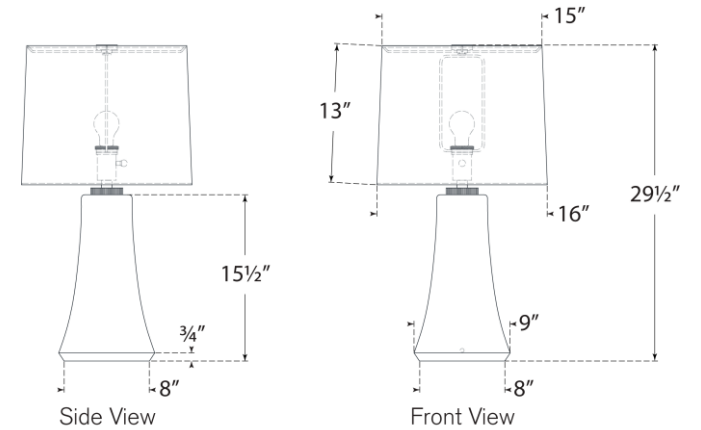

TEAR SHEET

Harvest Medium Table Lamp

Item # BBL 3626IVO-L

Designer: Barbara Barry

Height: 29.5"

Width: 16"

Base: 8" Round

Finishes: ICB, IVO

Shade Treatments: L

Shade Details: 15" x 16" x 13"

Socket: E26 Dimmer

Wattage: 15 LED A

Weight: 11 Pounds

Note: Reactive Ceramic Glazes Will Vary in Color and Texture

Top View