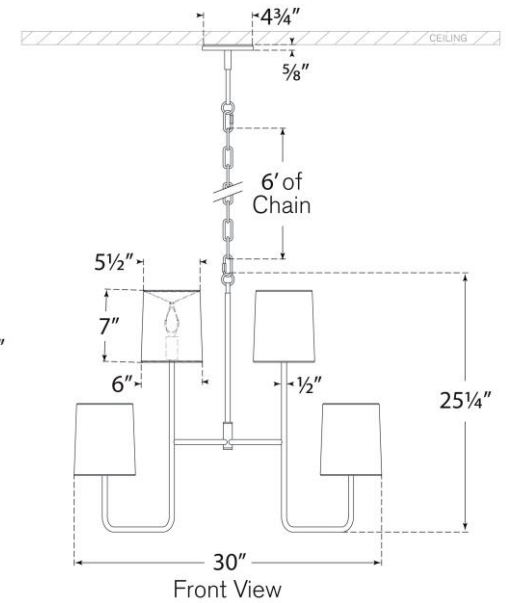

TEAR SHEET

Go Lightly Extra Large Two Tier Chandelier

Item # BBL 5083G-CW

Designer: Barbara Barry

Height: 25.25"

Width: 30"

Canopy: 4.75" Round

Finishes: BZ, CW, G, PN, SB

Shade Treatments: BZ, CW, G, L, PN, SB

Shade Details: 5.5" x 6" x 7"

Socket: 8 - E12 Candelabra

Wattage: 8 - 6.5 LED B11

Weight: 11 Pounds

Note: UL Only

Top View

Front View