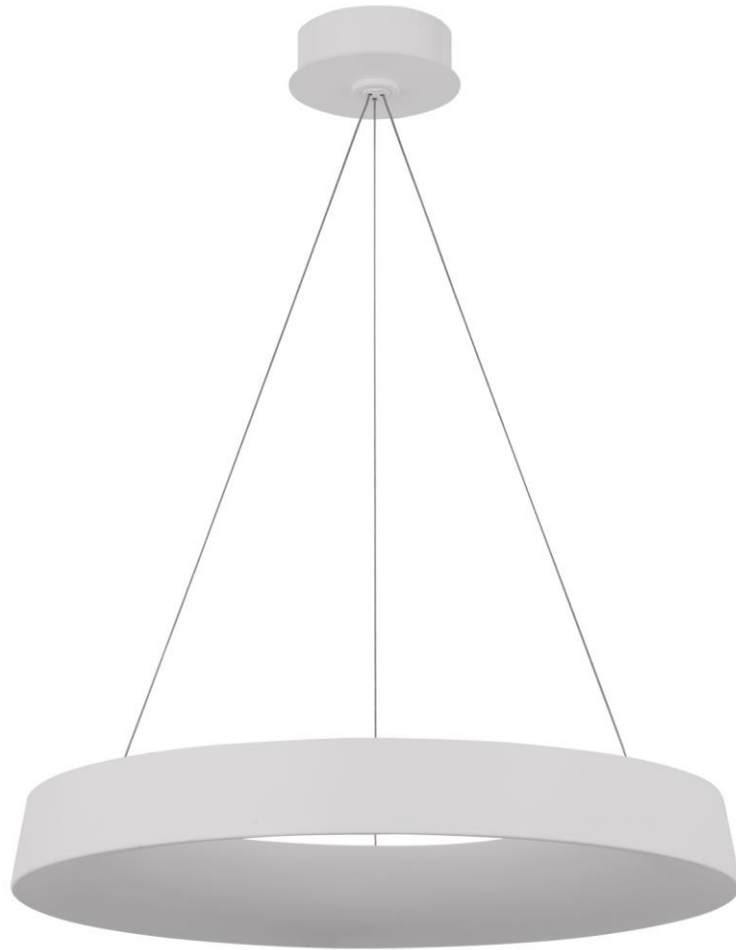

TEAR SHEET

Neptune 24" Uplight Ring Chandelier

Item # BBL 5095WHT

Designer: Barbara Barry

O/A Height: 15.5" - 148.25"

Fixture Height: 3"

Width: 24"

Canopy: 5.75" Round

Finishes: G, WHT

Lightsource: Dedicated LED

Wattage: 35w (4200lm)

Weight: 17 Pounds

Note: UL Only | Height Not Adjustable After Installation