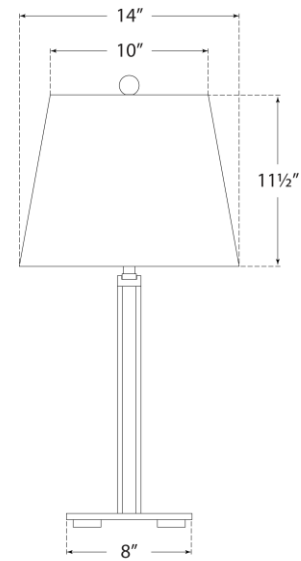

TEAR SHEET

Launceton Large Ring Table Lamp

Item # CHA 8401PN-PL

Designer: Chapman & Myers

Height: 28.5"

Width: 22"

Base: 8" x 12" Rectangle

Finishes: PN

Shade Treatments: PL

Shade Details: 16" x 22" x 11.5" Rectangle

Socket: E26 Dimmer

Wattage: 100 A

©EFC DESIGNS

Side View

Front View