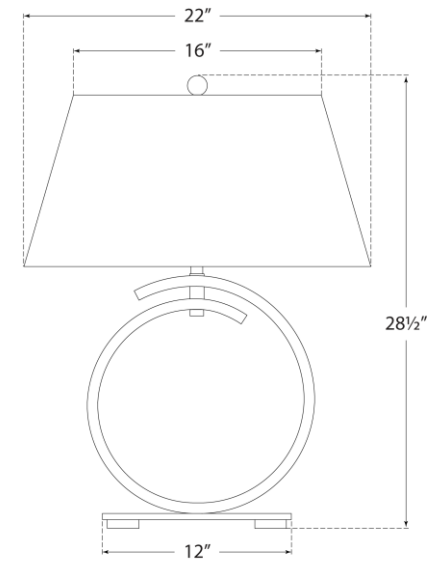

TEAR SHEET

Launceton Large Ring Table Lamp

Item # CHA 8401PN-PL

Designer: Chapman & Myers

Height: 28.5"

Width: 22"

Base: 8" x 12" Rectangle

Finishes: PN

Shade Treatments: PL

Shade Details: 16" x 22" x 11.5" Rectangle

Socket: E26 Dimmer

Wattage: 100 A

©EFC DESIGNS

Side View

Front View