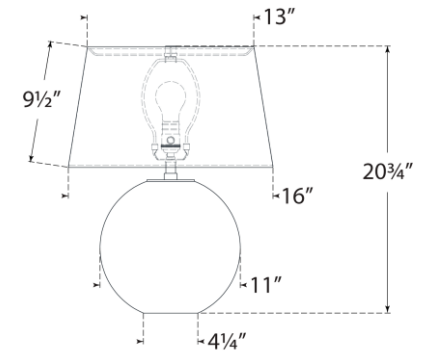

## Masie Medium Table Lamp

Item # CHA 8434CG-L

Designer: Chapman & Myers

Height: 20.75"

Width: 16"

Base: 4.25" Round

Finishes: CG, SMG

Shade Treatments: L

Shade Details: SH13" x 16" x 9.5"

Socket: E26 Dimmer

Wattage: 15 LED A19

Weight: 13 Pounds

Note: French Wired

Front View

Top View