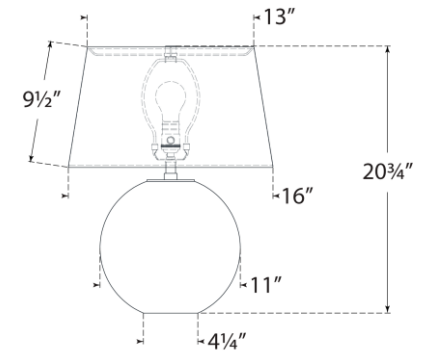

TEAR SHEET

Masie Medium Table Lamp

Item # CHA 8434SMG-L

Designer: Chapman & Myers

Height: 20.75"

Width: 16"

Base: 4.25" Round

Finishes: CG, SMG

Shade Treatments: L

Shade Details: SH13" x 16" x 9.5"

Socket: E26 Dimmer

Wattage: 15 LED A19

Weight: 13 Pounds

Note: French Wired

Front View

Top View