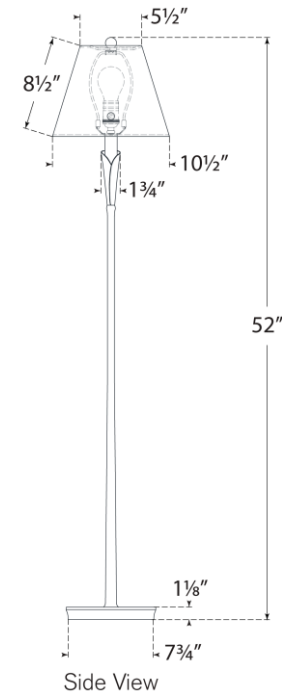

TEAR SHEET

Aiden Accent Floor Lamp

Item # CHA 9501AI-L

Designer: Chapman & Myers

Height: 52"

Width: 10.5"

Base: 7.75" Round

Finishes: AI, GI, PN

Shade Treatments: L

Shade Details: 5.5" x 10.5" x 8.5"

Socket: E26 Dimmer

Wattage: 15 LED A19

Weight: 9 Pounds

Top View

Side View