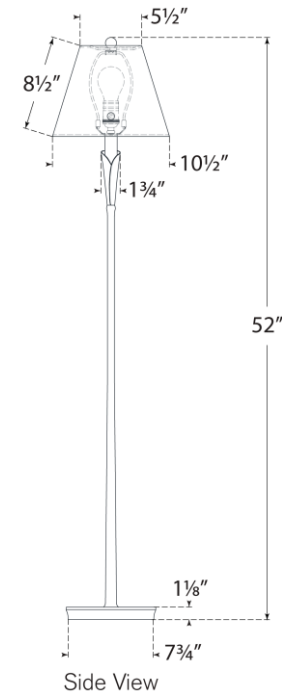

TEAR SHEET

Aiden Accent Floor Lamp

Item # CHA 9501GI-L

Designer: Chapman & Myers

Height: 52"

Width: 10.5"

Base: 7.75" Round

Finishes: AI, GI, PN

Shade Treatments: L

Shade Details: 5.5" x 10.5" x 8.5"

Socket: E26 Dimmer

Wattage: 15 LED A19

Weight: 9 Pounds

Top View

Side View