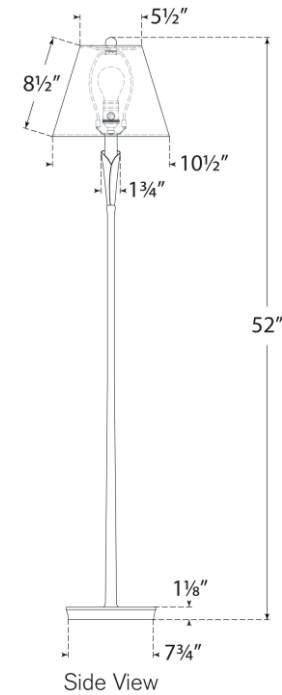

TEAR SHEET

Aiden Accent Floor Lamp

Item # CHA 9501PN-L

Designer: Chapman & Myers

Height: 52"

Width: 10.5"

Base: 7.75" Round

Finishes: AI, GI, PN

Shade Treatments: L

Shade Details: 5.5" x 10.5" x 8.5"

Socket: E26 Dimmer

Wattage: 15 LED A19

Weight: 9 Pounds

Top View

Side View