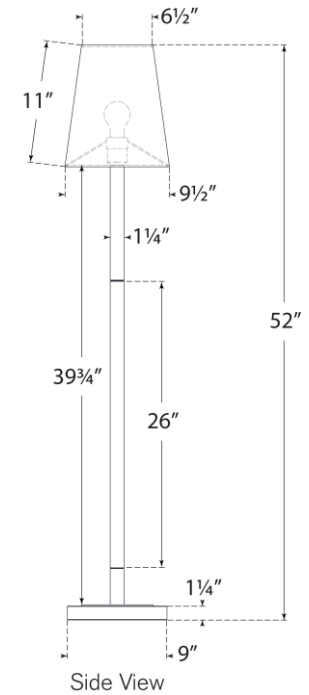

TEAR SHEET

Reagan Medium Reading Floor Lamp

Item # CHA 9912PN/CG-L

Designer: Chapman & Myers

Height: 52"

Width: 9.5"

Base: 9" Square

Finishes: AB/CG, PN/CG

Shade Treatments: L

Shade Details: 6.5" x 9.5" x 11" Square

Socket: E26 Dimmer

Wattage: 15 LED A19

Weight: 18 Pounds

Top View

Side View