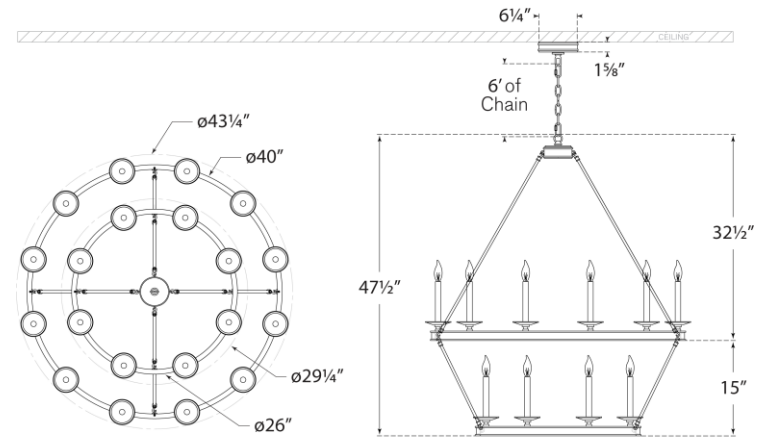

SPEC SHEET

Launceton Large Two Tiered Chandelier

Item # CHC 1607BZ

Designer: Chapman & Myers

Height: 47.5"

Width: 43.25"

Canopy: 6" Round

Finishes: AB, BZ, PN

Socket: 20 - E12 Candelabra

Wattage: 20 - 40 C

Top View

Front View