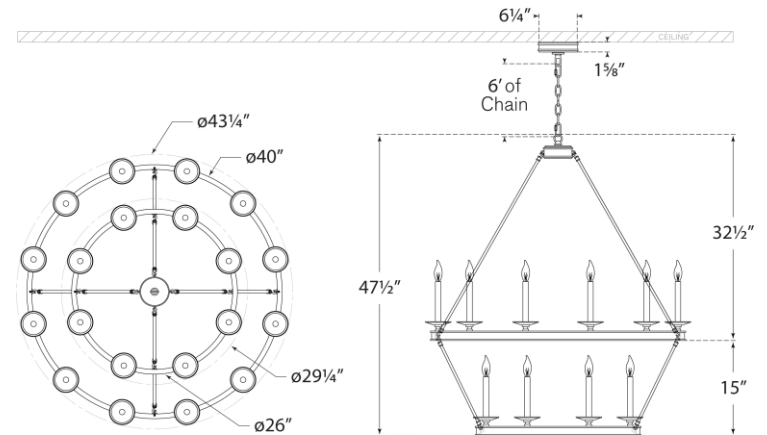

SPEC SHEET

Launceton Large Two Tiered Chandelier

Item # CHC 1607PN

Designer: Chapman & Myers

Height: 47.5"

Width: 43.25"

Canopy: 6" Round

Finishes: AB, BZ, PN

Socket: 20 - E12 Candelabra

Wattage: 20 - 40 C

Top View

Front View