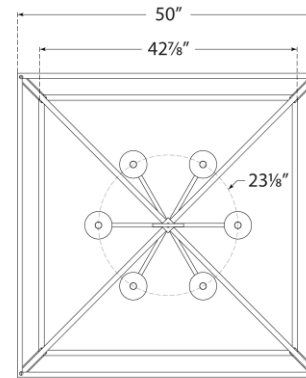

TEAR SHEET

Darlana XXL Wide Lantern

Item # CHC 2191GI

Designer: Chapman & Myers

Height: 42.5"

Width: 50"

Canopy: 6" Round

Finishes: AI, GI, PN

Socket: 6 - E12 Keyless

Wattage: 6 - 60 C11

Weight: 38 Pounds

Note: Special Installation Required

Top View

Side View