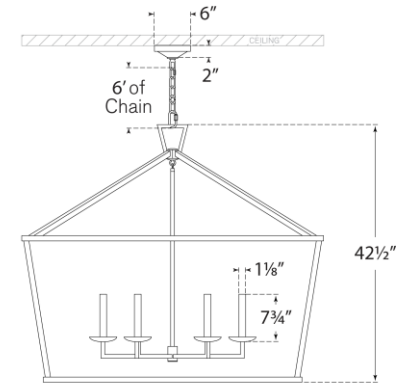

TEAR SHEET

Darlana XXL Wide Lantern

Item # CHC 2191GI

Designer: Chapman & Myers

Height: 42.5"

Width: 50"

Canopy: 6" Round

Finishes: AI, GI, PN

Socket: 6 - E12 Keyless

Wattage: 6 - 60 C11

Weight: 38 Pounds

Note: Special Installation Required

Top View

Side View