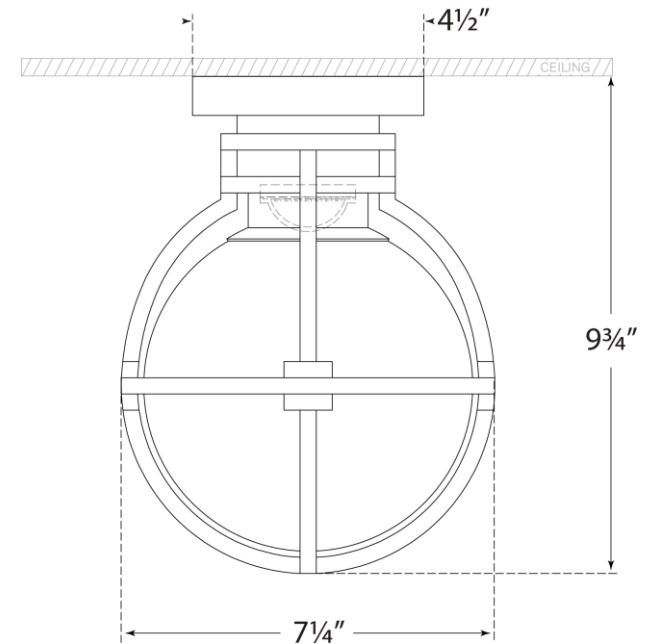

TEAR SHEET

Gracie 7" Captured Globe Flush Mount

Item # CHC 4480AN-CG

Designer: Chapman & Myers

Height: 9.5"

Width: 7.25"

Canopy: 4.5" Round

Finishes: AN, PN

Glass Options: Clear Glas

Lightsource: Dedicated LED

Wattage: 9w (900lm)

Weight: 4 Pounds

Side View