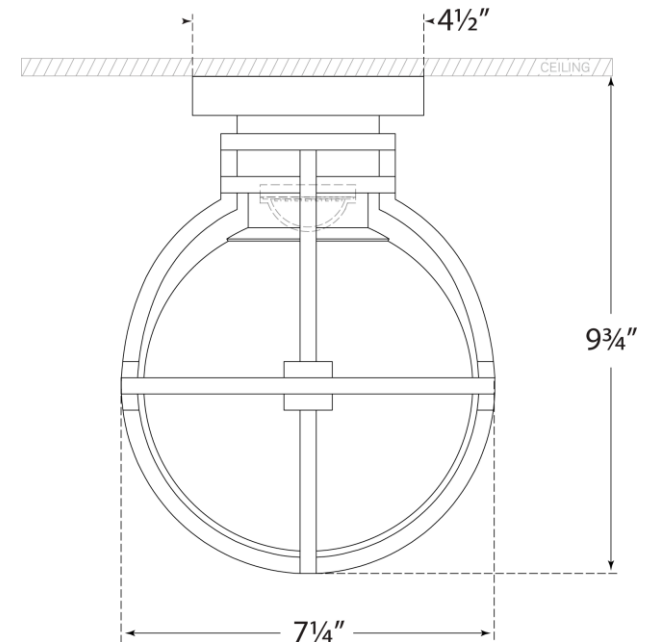

TEAR SHEET

Gracie 7" Captured Globe Flush Mount

Item # CHC 4480PN-CG

Designer: Chapman & Myers

Height: 9.5"

Width: 7.25"

Canopy: 4.5" Round

Finishes: AN, PN

Glass Options: Clear Glas

Lightsource: Dedicated LED

Wattage: 9w (900lm)

Weight: 4 Pounds

Side View