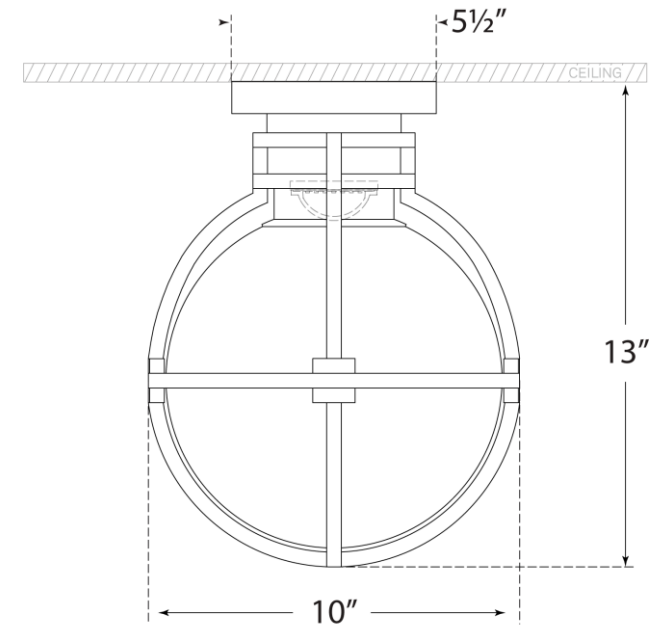

TEAR SHEET

Gracie 10" Captured Globe Flush Mount

Item # CHC 4481AB-CG

Designer: Chapman & Myers

Height: 13"

Width: 10"

Canopy: 5.5" Round

Finishes: AB, PN

Glass Options: Clear Glas

Lightsource: Dedicated LED

Wattage: 12w (1100lm)

Weight: 8 Pounds

Side View