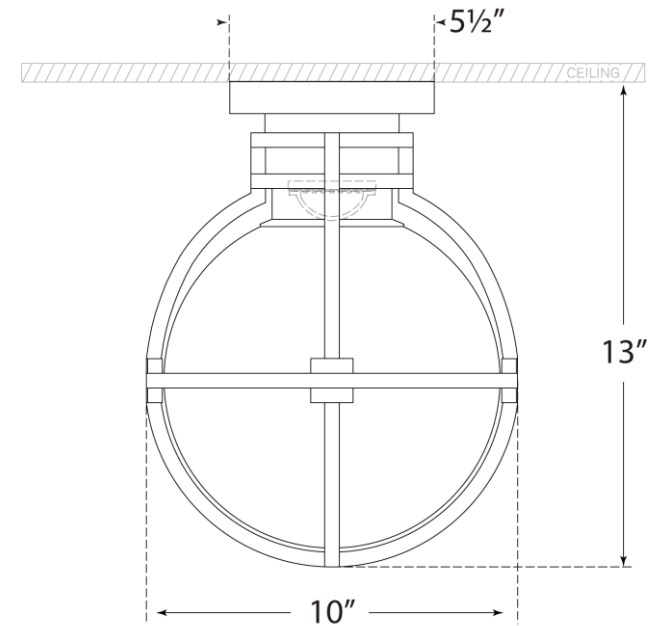

TEAR SHEET

Gracie 10" Captured Globe Flush Mount

Item # CHC 4481AN-CG

Designer: Chapman & Myers

Height: 13"

Width: 10"

Canopy: 5.5" Round

Finishes: AN, PN

Glass Options: Clear Glas

Lightsource: Dedicated LED

Wattage: 12w (1100lm)

Weight: 8 Pounds

Side View