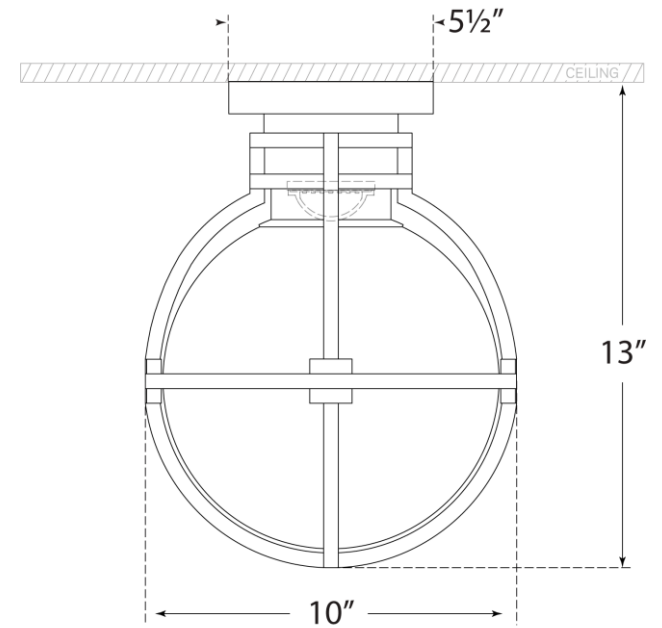

### Gracie 10" Captured Globe Flush Mount

Item # CHC 4481BZ-CG

Designer: Chapman & Myers

Height: 13"

Width: 10"

Canopy: 5.5" Round

Finishes: AB, BZ, PN

Glass Options: Clear Glas

Lightsource: Dedicated LED

Wattage: 12w (1100lm)

Weight: 8 Pounds

Side View