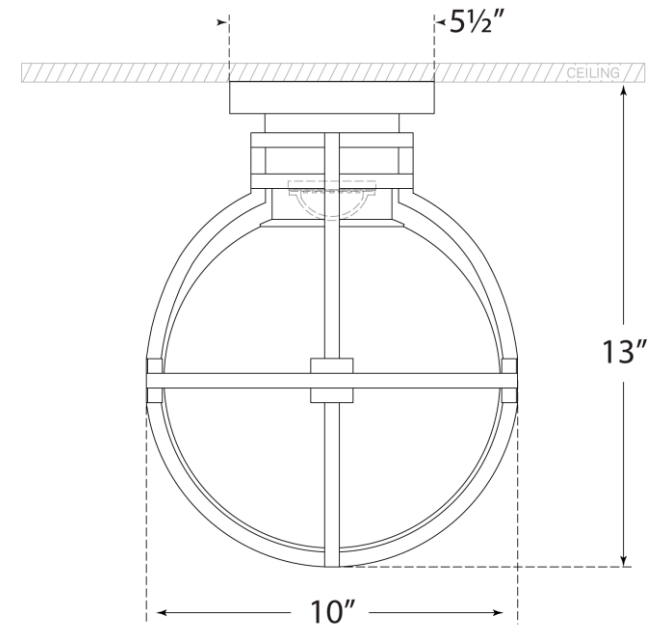

TEAR SHEET

Gracie 10" Captured Globe Flush Mount

Item # CHC 4481PN-CG

Designer: Chapman & Myers

Height: 13"

Width: 10"

Canopy: 5.5" Round

Finishes: AN, PN

Glass Options: Clear Glas

Lightsource: Dedicated LED

Wattage: 12w (1100lm)

Weight: 8 Pounds

Side View