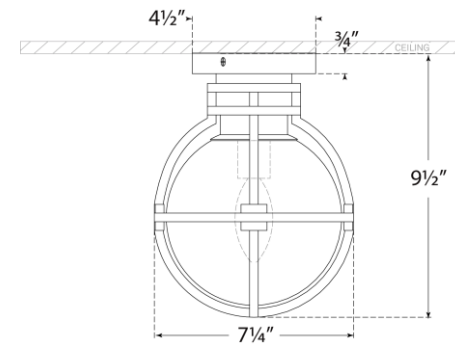

TEAR SHEET

Gracie 7" Captured Globe Flush Mount

Item # CHC 4482AB-WG

Designer: Chapman & Myers

Height: 9.5"

Width: 7.25"

Canopy: 4.5" Round

Finishes: AB, AN, BZ, PN

Glass Options: WG

Socket: E12 Candelabra

Wattage: 5 LED B11

Weight: 4 Pounds

Front View

Top View