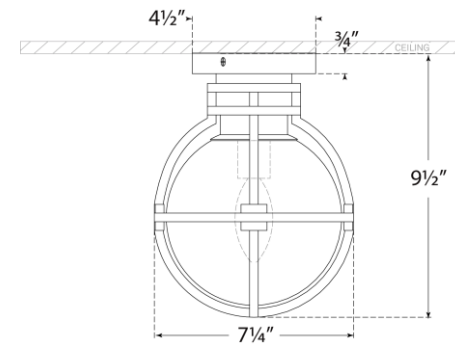

TEAR SHEET

Gracie 7" Captured Globe Flush Mount

Item # CHC 4482AN-WG

Designer: Chapman & Myers

Height: 9.5"

Width: 7.25"

Canopy: 4.5" Round

Finishes: AB, AN, BZ, PN

Glass Options: WG

Socket: E12 Candelabra

Wattage: 5 LED B11

Weight: 4 Pounds

Front View

Top View