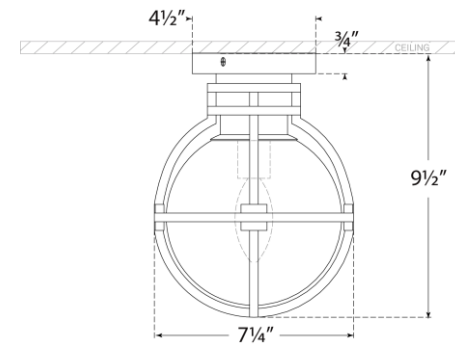

TEAR SHEET

Gracie 7" Captured Globe Flush Mount

Item # CHC 4482PN-WG

Designer: Chapman & Myers

Height: 9.5"

Width: 7.25"

Canopy: 4.5" Round

Finishes: AB, AN, BZ, PN

Glass Options: WG

Socket: E12 Candelabra

Wattage: 5 LED B11

Weight: 4 Pounds

Front View

Top View