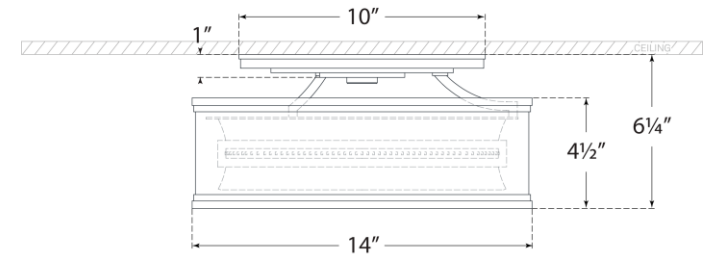

## Connery 14" Flush Mount

Item # CHC 4611PN

Designer: Chapman & Myers

Height: 6.25"

Width: 14"

Canopy: 10" Round

Finishes: AB, BZ, PN, WHT/AB

Lightsource: Dedicated LED

Wattage: 18w (1500lm)

Weight: 11 Pounds

Front View

Bottom View