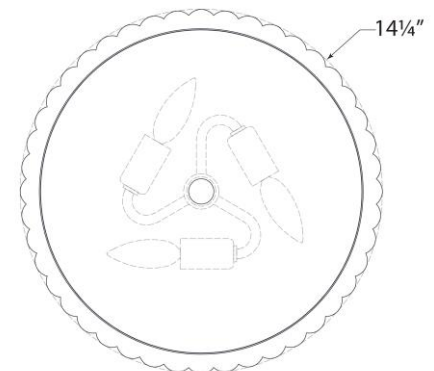

## Kean 14" Flush Mount

Item # CHC 4925HAB-CG

Designer: Chapman & Myers

Height: 5.5"

Width: 14.25"

Canopy: 13" Round

Finishes: HAB, PN

Trim Options: CG

Socket: 3 - E12 Candelabra

Wattage: 3 - 6.5 LED B11

Weight: 18 Pounds

Side View

Bottom View