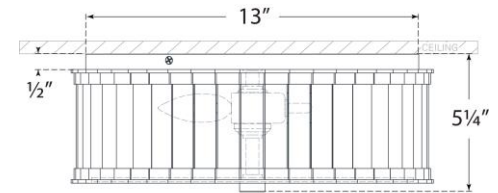

## Kean 14" Flush Mount

Item # CHC 4925HAB-CG

Designer: Chapman & Myers

Height: 5.5"

Width: 14.25"

Canopy: 13" Round

Finishes: HAB, PN

Trim Options: CG

Socket: 3 - E12 Candelabra

Wattage: 3 - 6.5 LED B11

Weight: 18 Pounds

Side View

Bottom View