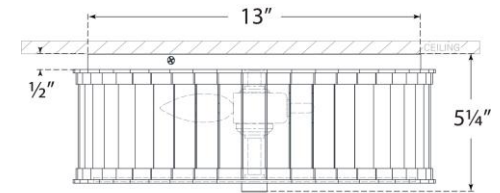

## Kean 14" Flush Mount

Item # CHC 4925PN-CG

Designer: Chapman & Myers

Height: 5.5"

Width: 14.25"

Canopy: 13" Round

Finishes: HAB, PN

Trim Options: CG

Socket: 3 - E12 Candelabra

Wattage: 3 - 6.5 LED B11

Weight: 18 Pounds

Side View

Bottom View