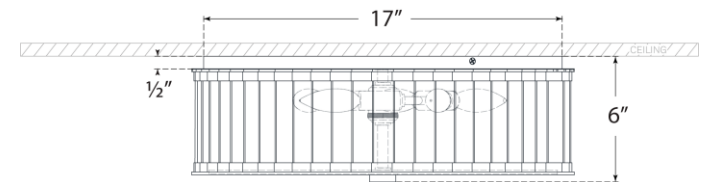

TEAR SHEET

Kean 18" Flush Mount

Item # CHC 4926HAB-CG

Designer: Chapman & Myers

Height: 6"

Width: 18.25"

Canopy: 17" Round

Finishes: HAB, PN

Trim Options: CG

Socket: 5 - E12 Candelabra

Wattage: 5 - 6.5 LED B11

Weight: 28 Pounds

Side View

Bottom View