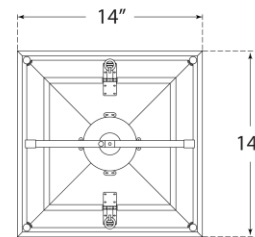

## Coventry Small Lantern

Item # CHC 5108BLK/AB-CG

Designer: Chapman & Myers

Height: 27.25"

Width: 14"

Canopy: 5.5" Round

Finishes: BLK/AB, WHT/AB

Glass Options: CG

Socket: 4 - E12 Candelabra

Wattage: 4 - 40 C11

Weight: 21 Pounds

Top View

Front View