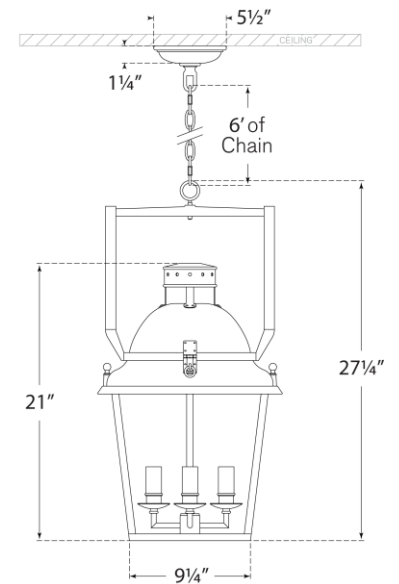

## Coventry Small Lantern

Item # CHC 5108BLK/AB-CG

Designer: Chapman & Myers

Height: 27.25"

Width: 14"

Canopy: 5.5" Round

Finishes: BLK/AB, WHT/AB

Glass Options: CG

Socket: 4 - E12 Candelabra

Wattage: 4 - 40 C11

Weight: 21 Pounds

Top View

Front View