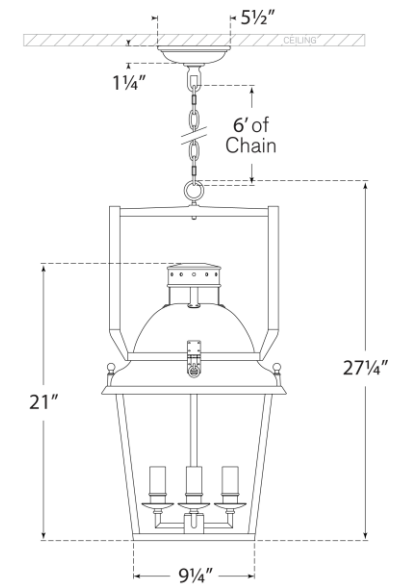

## Coventry Small Lantern

Item # CHC 5108WHT/AB-CG

Designer: Chapman & Myers

Height: 27.25"

Width: 14"

Canopy: 5.5" Round

Finishes: BLK/AB, WHT/AB

Glass Options: CG

Socket: 4 - E12 Candelabra

Wattage: 4 - 40 C11

Weight: 21 Pounds

Top View

Front View