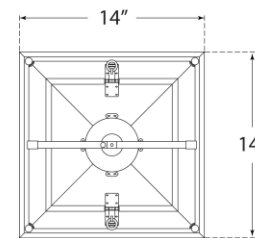

## Coventry Small Lantern

Item # CHC 5108WHT/AB-CG

Designer: Chapman & Myers

Height: 27.25"

Width: 14"

Canopy: 5.5" Round

Finishes: BLK/AB, WHT/AB

Glass Options: CG

Socket: 4 - E12 Candelabra

Wattage: 4 - 40 C11

Weight: 21 Pounds

Top View

Front View