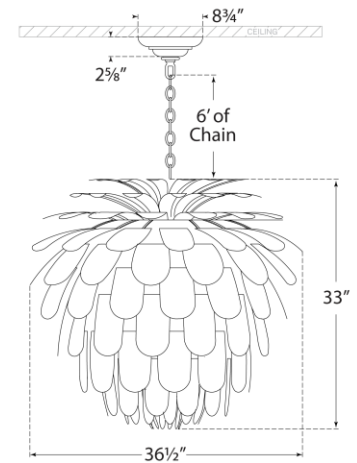

TEAR SHEET

Cynara Grande Chandelier

Item # CHC 5158MBK/G

Designer: Chapman & Myers

Height: 33"

Width: 36.5"

Canopy: 8.75" Round

Finishes: G, MBK/G, WHT/G

Socket: 6 - E12 Candelabra

Wattage: 6 - 40 C11

Weight: 38 Pounds

©EFC DESIGNS

Top View

Side View