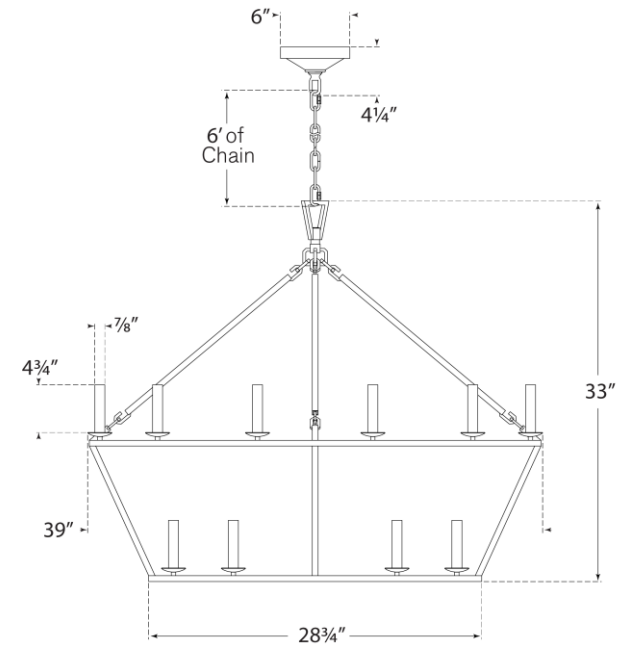

SPEC SHEET

Darlana Large Two-Tiered Ring Chandelier

Item # CHC 5179GI

Designer: Chapman & Myers

Height: 33"

Width: 40"

Canopy: 6" Round

Finishes: AI, GI, PN

Socket: 20 - E12 Candelabra

Wattage: 20 - 40 C

©EFC DESIGNS

CHC5179